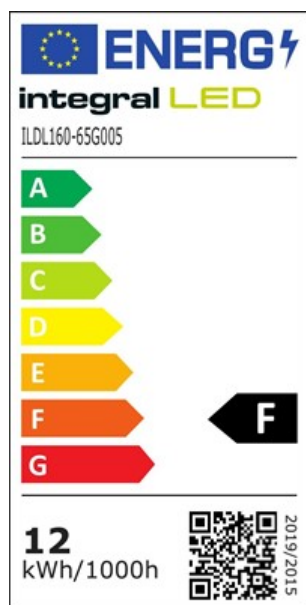

Physical Data

Product Depth (mm):	15.5
Product Weight (g):	230
Optic:	Opal diffuser
Material:	Aluminium, PS
Overall diameter (mm):	180
Construction:	Die cast Aluminium body, PS sheet diffuser
Cut Out Diameter (mm):	65-160
Luminaire Fixing:	Recess or surface mounted
Placement / Application:	Indoor, General Lighting

Electrical Data

Power (W):	12
Power Consumption (W) :	12
Power Factor:	0.5
Voltage Range (v):	220-240
Wattage equivalent (W):	18
Dimming:	Non-Dimmable

Driver Included:	Integrated
Electric Current:	AC
EN:	EN-60598
LVD Certified:	Yes

Light Data

Luminous Flux in Lumens (lm):	960
Luminous efficacy (lm/W):	80
Correlated Colour Temperature (CCT) (K):	3000
Colour Temperature:	3000K - Warm White
Colour Temperature Name:	Warm White
Beam Angle:	120
Colour Rendering Index (CRI):	80
Frequency Range (Hz):	50/60
LED Type:	Surface mounted device (SMD)
Lifetime (hours):	30000
Switching Cycles:	15000

Environment

EN:	EN-60598
LVD Certified:	Yes
CE RoHS:	Yes
New Energy Rating:	F
EU Luminaire:	L
Hg 0% (Mercury Free):	Yes
IP Rating (Ingress Protection):	IP20
Lowest Operating Temperature (°C):	-20
Maximum Operating Temperature (°C):	40