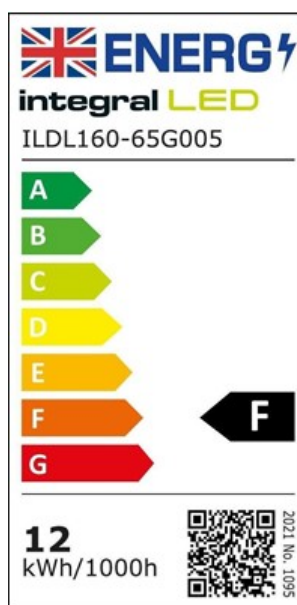

Physical Data

Product Depth (mm):	15.5
Product Weight (g):	230
Optic:	Opal diffuser
Material:	Aluminium, PS
Overall diameter (mm):	180
Construction:	Die cast Aluminium body, PS sheet diffuser
Cut Out Diameter (mm):	65-160
Luminaire Fixing:	Recess or surface mounted
Placement / Application:	Indoor, General Lighting

Electrical Data

Power (W):	12
Power Consumption (W) :	12
Power Factor:	0.5
Voltage Range (v):	220-240
Wattage equivalent (W):	18
Dimming:	Non-Dimmable

Driver Included:	Integrated
Electric Current:	AC
EN:	EN-60598
LVD Certified:	Yes

Light Data

Luminous Flux in Lumens (lm):	960
Luminous efficacy (lm/W):	80
Correlated Colour Temperature (CCT) (K):	3000
Colour Temperature:	3000K - Warm White
Colour Temperature Name:	Warm White
Beam Angle:	120
Colour Rendering Index (CRI):	80
Frequency Range (Hz):	50/60
LED Type:	Surface mounted device (SMD)
Lifetime (hours):	30000
Switching Cycles:	15000

Environment

EN:	EN-60598
LVD Certified:	Yes
CE RoHS:	Yes
New Energy Rating:	F
EU Luminaire:	L
Hg 0% (Mercury Free):	Yes
IP Rating (Ingress Protection):	IP20
Lowest Operating Temperature (°C):	-20
Maximum Operating Temperature (°C):	40