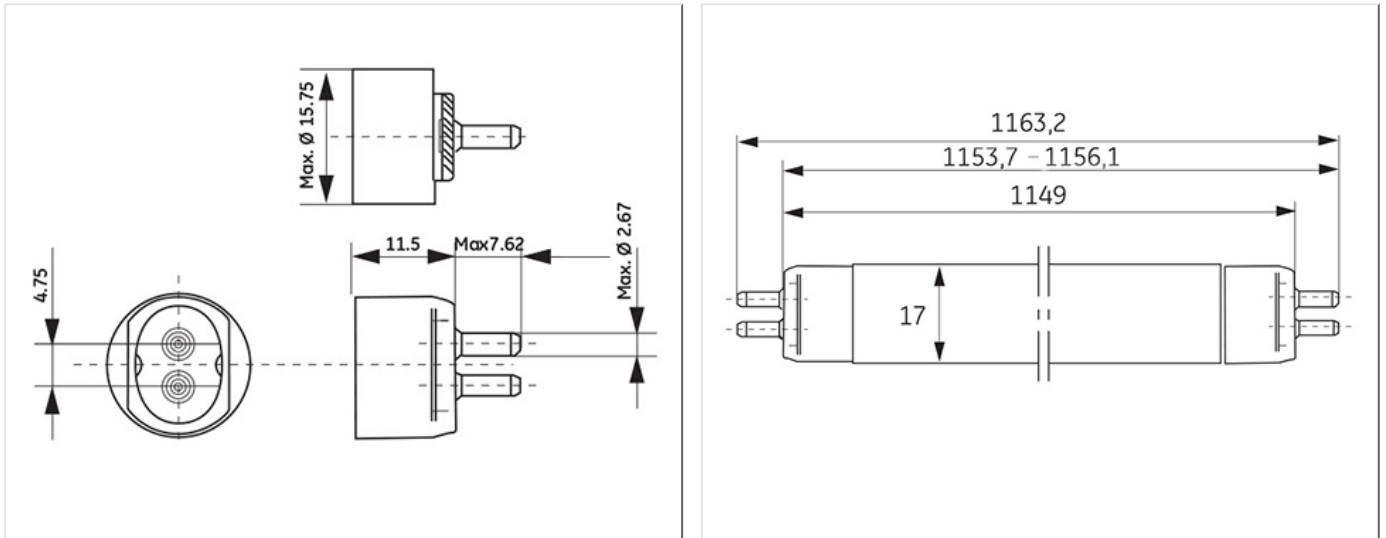

Technical drawing