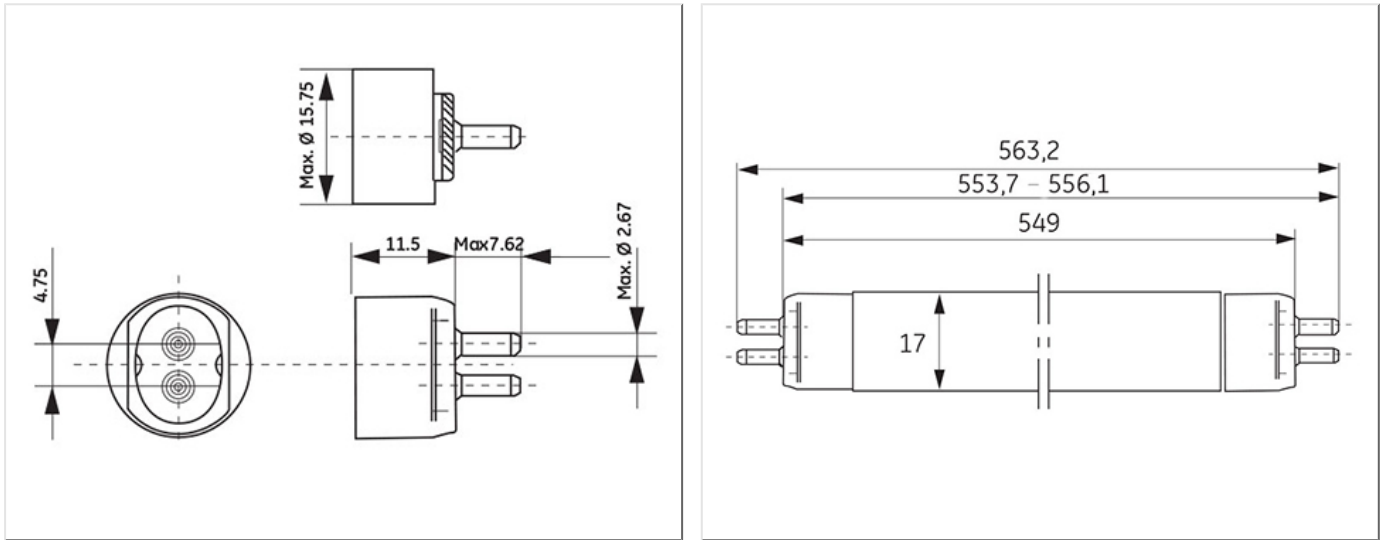

Technical drawing