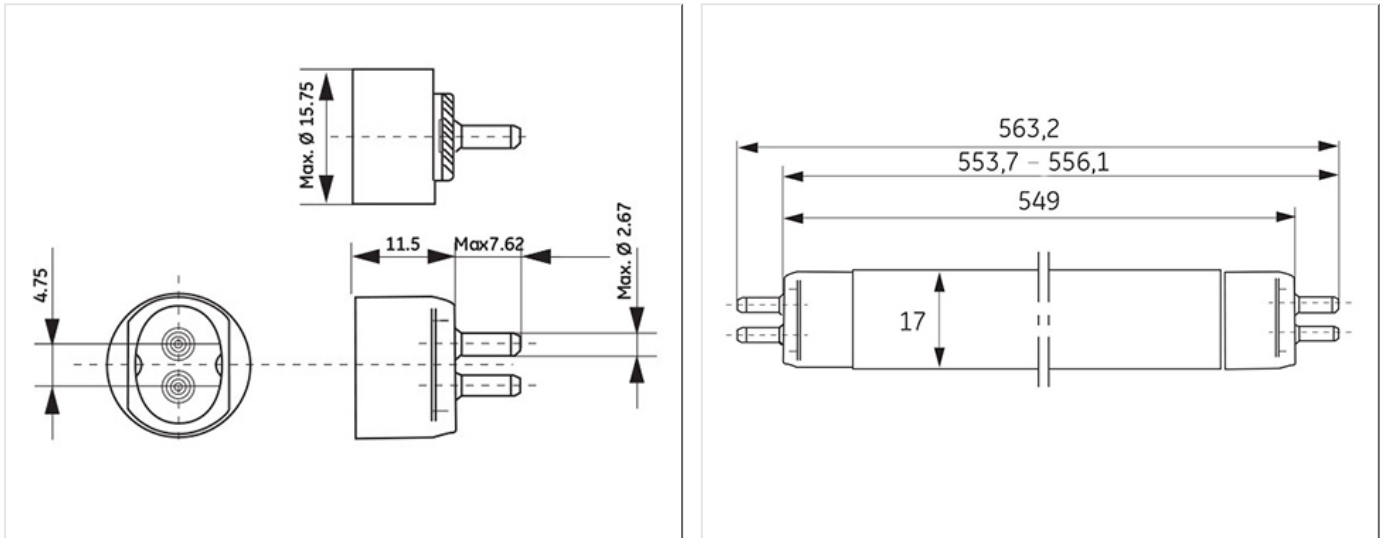

Technical drawing