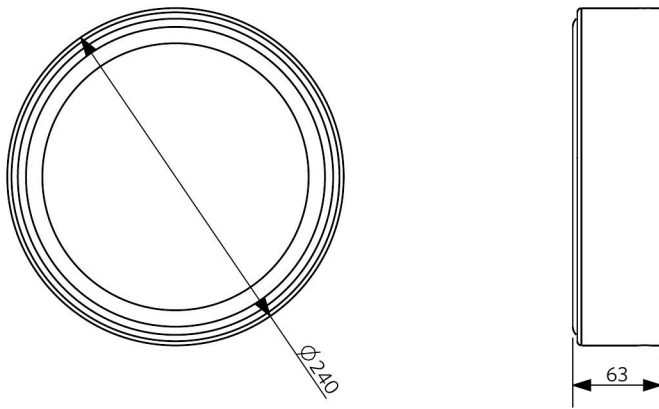

Dimensional Drawing (mm)

LED HC230 14W

Photometric Data

LED HC230 14W