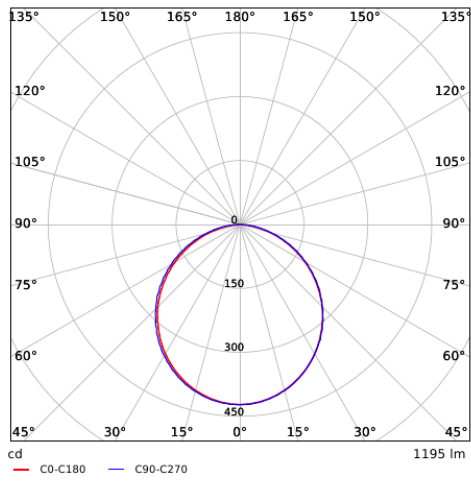

Installation Opening Drawing (mm)

LED HC230 14W
 $\varnothing 215$