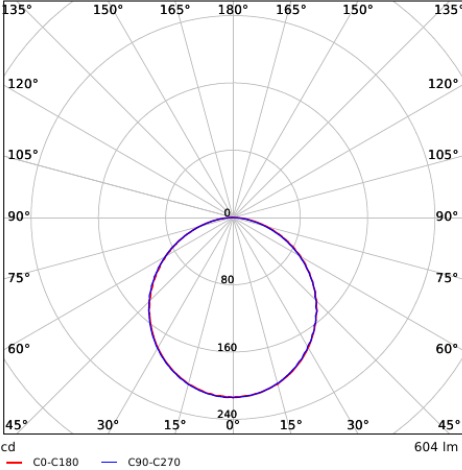

Photometric Data

LED HC140 8W

Installation Opening Drawing (mm)