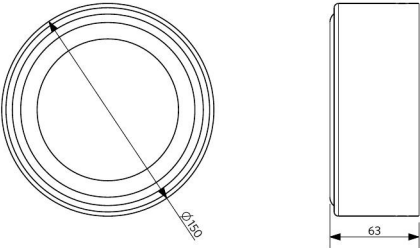

Dimensional Drawing (mm)

LED HC140 8W