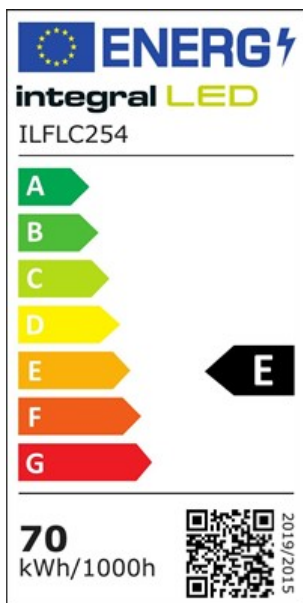

**SUPER SLIM 2 FLOODLIGHT IP67 7000LM 70W TUYA 3000/4000/6500K PIR
120° DIMMABLE 100LM/W BLACK INTEGRAL**

ILFLC254

This small and compact fitting is rated at IP67 and perfect for indoor and outdoor applications. It is highly efficient and durable making it a popular choice for long life applications. It utilises branded drivers and chips and it is fully guaranteed for 5 years.

Physical Data

Product Length (mm):	278
Product Depth (mm):	41
Product Width (mm):	253
Product Weight (g):	1520
Material:	Aluminium, Tempered Glass
Construction:	Aluminium die-cast heat-sink, Tempered Glass protective front cover, Integrated driver
Bulb or Luminaire Shape:	Rectangle
Luminaire Fixing:	Wall Mounted
Placement / Application:	Indoor and outdoor, General lighting

Electrical Data

Power Consumption (W) :	70
Power Factor:	0.9
Voltage Range (v):	220-240
Dimming:	Non-Dimmable
Driver Included:	Yes
Electric Current:	AC

EN: EN-60598
LVD Certified: Yes

Light Data

Luminous Flux in Lumens (lm): 7000
Correlated Colour Temperature (CCT) (K): 3000/4000/6500
Colour Temperature Name: CCT Switchable
Beam Angle: 120
Colour Rendering Index (CRI): 80
Frequency Range (Hz): 50/60
Instant on (Less than 1 second): Yes
LED Type: Surface mounted device (SMD)
Lifetime (hours): 50000
Sensor / Override: Yes
Switching Cycles: 25000

Environment

EN: EN-60598
LVD Certified: Yes
CE RoHS: Yes
New Energy Rating: E
EU Luminaire: L
Hg 0% (Mercury Free): Yes
IK Rating (Impact Protection): IK08
IP Rating (Back/Recessed side): IP67
IP Rating (Ingress Protection): IP67
Lowest Operating Temperature (°C): -20
Maximum Operating Temperature (°C): 40