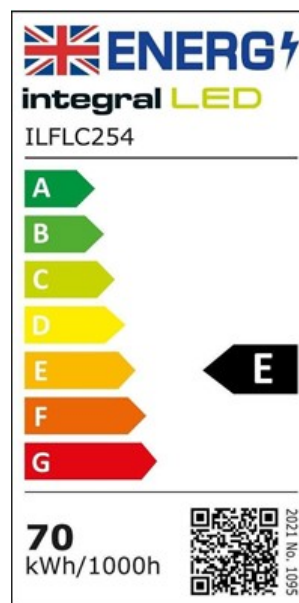

**SUPER SLIM 2 FLOODLIGHT IP67 7000LM 70W TUYA 3000/4000/6500K PIR
120° DIMMABLE 100LM/W BLACK INTEGRAL**

ILFLC254

This small and compact fitting is rated at IP67 and perfect for indoor and outdoor applications. It is highly efficient and durable making it a popular choice for long life applications. It utilises branded drivers and chips and it is fully guaranteed for 5 years.

Physical Data

Product Length (mm):	278
Product Depth (mm):	41
Product Width (mm):	253
Product Weight (g):	1520
Material:	Aluminium, Tempered Glass
Construction:	Aluminium die-cast heat-sink, Tempered Glass protective front cover, Integrated driver
Bulb or Luminaire Shape:	Rectangle
Luminaire Fixing:	Wall Mounted
Placement / Application:	Indoor and outdoor, General lighting

Electrical Data

Power Consumption (W) :	70
Power Factor:	0.9
Voltage Range (v):	220-240
Dimming:	Non-Dimmable
Driver Included:	Yes
Electric Current:	AC

EN: EN-60598
LVD Certified: Yes

Light Data

Luminous Flux in Lumens (lm): 7000
Correlated Colour Temperature (CCT) (K): 3000/4000/6500
Colour Temperature Name: CCT Switchable
Beam Angle: 120
Colour Rendering Index (CRI): 80
Frequency Range (Hz): 50/60
Instant on (Less than 1 second): Yes
LED Type: Surface mounted device (SMD)
Lifetime (hours): 50000
Sensor / Override: Yes
Switching Cycles: 25000

Environment

EN: EN-60598
LVD Certified: Yes
CE RoHS: Yes
New Energy Rating: E
EU Luminaire: L
Hg 0% (Mercury Free): Yes
IK Rating (Impact Protection): IK08
IP Rating (Back/Recessed side): IP67
IP Rating (Ingress Protection): IP67
Lowest Operating Temperature (°C): -20
Maximum Operating Temperature (°C): 40