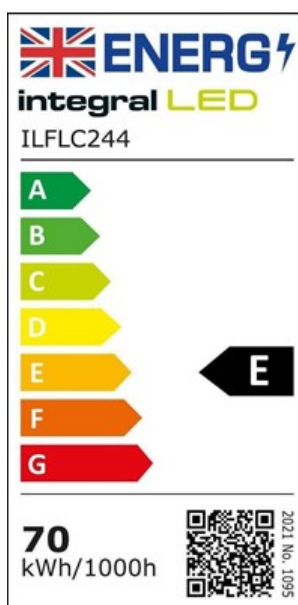

**SUPER SLIM 2 FLOODLIGHT IP67 7000LM 70W 4000K PIR 120° NON-DIMM
100LM/W BLACK INTEGRAL**

ILFLC244

This small and compact fitting is rated at IP67 and perfect for indoor and outdoor applications. It is highly efficient and durable making it a popular choice for long life applications. It utilises branded drivers and chips and it is fully guaranteed for 3 years.

Physical Data

Product Length (mm):	255
Product Depth (mm):	39
Product Width (mm):	222
Product Weight (g):	1272
Material:	Aluminium, Tempered Glass
Construction:	Aluminium die-cast heat-sink, Tempered Glass protective front cover, Integrated driver
Bulb or Luminaire Shape:	Rectangle
Luminaire Fixing:	Wall Mounted
Placement / Application:	Indoor and outdoor, General lighting

Electrical Data

Power Consumption (W) :	70
Power Factor:	0.9
Voltage Range (v):	220-240
Dimming:	Non-Dimmable
Driver Included:	Yes
Electric Current:	AC

EN: EN-60598
LVD Certified: Yes

Light Data

Luminous Flux in Lumens (lm): 7000
Correlated Colour Temperature (CCT) (K): 4000
Colour Temperature Name: Cool White
Beam Angle: 120
Colour Rendering Index (CRI): 80
Frequency Range (Hz): 50/60
Instant on (Less than 1 second): Yes
LED Type: Surface mounted device (SMD)
Lifetime (hours): 50000
Sensor / Override: Yes
Switching Cycles: 25000

Environment

EN: EN-60598
LVD Certified: Yes
CE RoHS: Yes
New Energy Rating: E
EU Luminaire: L
Hg 0% (Mercury Free): Yes
IK Rating (Impact Protection): IK07
IP Rating (Back/Recessed side): IP67
IP Rating (Ingress Protection): IP67
Lowest Operating Temperature (°C): -20
Maximum Operating Temperature (°C): 40