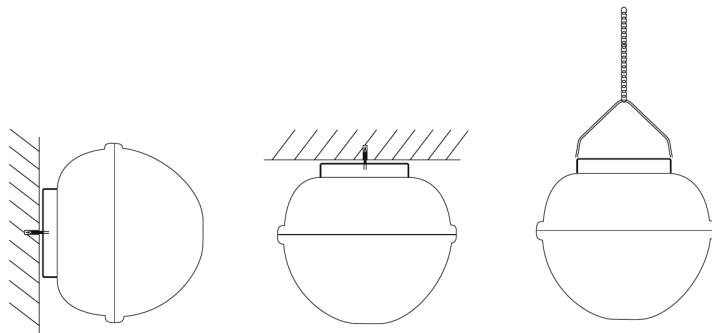

LED Waterproof Classic

- Compact retrofit Waterproof luminaire, with removable cover
- Available in 3 lengths and 4 lumen packages with efficacy of 120 lm/W
- Flexible installation: possible to wire from the back and sides
- Compatible with 2.5mm² wires
- 5-Wire through wiring possible
- Easy, vandalism-proof mounting clips

Ambient Conditions

Operating temperature	-25-+40 °C
Application temperature	+25 °C
Storage environment	-30-+50 °C

Dimensional Drawing (mm)

LEDWaterproof-CLA-E L1550

Installation Possibilities

Photometric Data