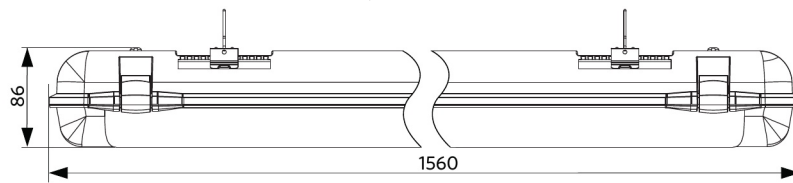

Dimensional Drawing (mm)

LEDWaterproof-CLA-E L1550