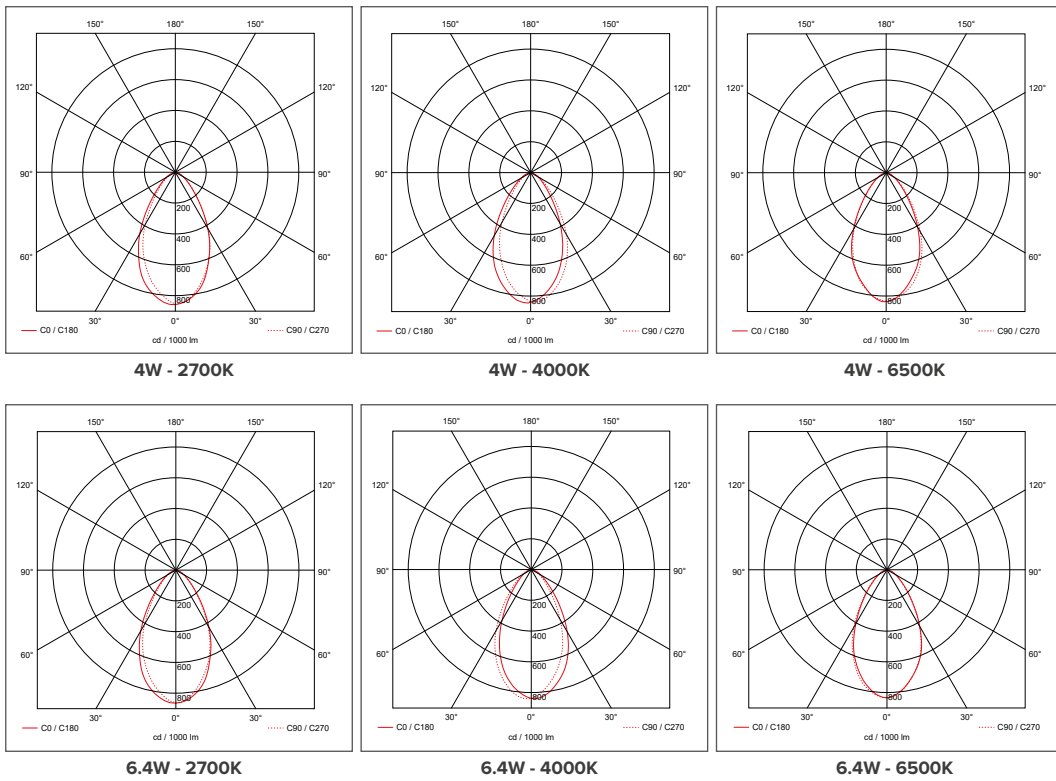

INCEPTOR® MILLI

Technical Specification

Product Code: OXM-W

Luckinslive 436166534

Description: 4-6.4W Dimmable LED Downlight With CCT Switch IP65 White

General Information

Dimensions (mm)	90 (Dia.) x 60(D)
Materials	Bezel: Steel (Plated or Powder Coated); Rear Frame: Steel; Rear Housing: Polycarbonate; Lens: Polycarbonate
Bezel Colour	White (RAL9003)
Product Weight (Kg)	0.22
Cutout Diameter Minimum (mm)	64
Cutout Diameter Maximum (mm)	75
Recess Depth (mm)	58
Ingress Protection	IP65
Impact Rating (IK)	IK05
Maximum Ceiling Thickness (mm)	37.5
Warranty (Years)	5

Luminaire Output

Colour Temperature (K)	2700	4000	6500
LED Wattage	4		
Typical Luminous Flux (lm)	430	480	480
Efficacy (lm/W)	108	120	120
LED Wattage	6.4		
Typical Luminous Flux (lm)	720	800	800
Efficacy (lm/W)	108	120	120
Beam Angle (°)	60		
Colour Rendering Index (CRI)	>80		
Unified Glare Rating (UGR)	28		
Flicker Free	Yes		
LED Lifetime (L70) (Hours)	35000		

INCEPTOR® MILLI

Technical Specification

Product Code: OXM-W

Luckinslive 436166534

Description: 4-6.4W Dimmable LED Downlight With CCT Switch IP65 White

Ovia Limited, Scolmore House, Mariner, Lichfield Road Industrial Estate, Tamworth, Staffordshire, B79 7UL United Kingdom