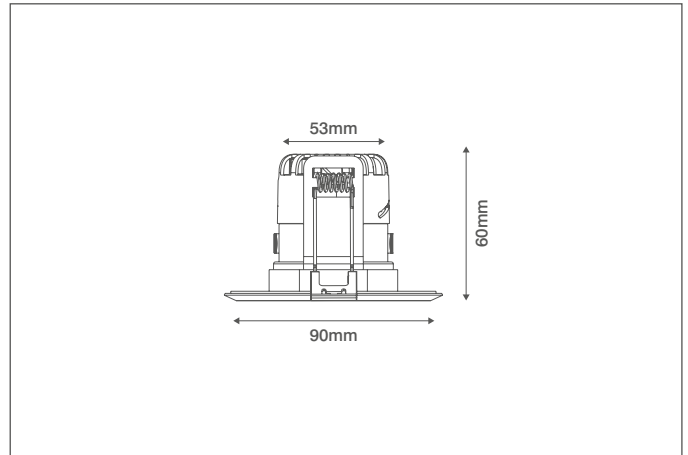

INCEPTOR® MILLI

Technical Specification

Product Code: OXM-W

Luckinslive 436166534

Description: 4-6.4W Dimmable LED Downlight With CCT Switch IP65 White

General Information

Dimensions (mm)	90 (Dia.) x 60(D)
Materials	Bezel: Steel (Plated or Powder Coated); Rear Frame: Steel; Rear Housing: Polycarbonate; Lens: Polycarbonate
Bezel Colour	White (RAL9003)
Product Weight (Kg)	0.22
Cutout Diameter Minimum (mm)	64
Cutout Diameter Maximum (mm)	75
Recess Depth (mm)	58
Ingress Protection	IP65
Impact Rating (IK)	IK05
Maximum Ceiling Thickness (mm)	37.5
Warranty (Years)	5

INCEPTOR® MILLI

Technical Specification

Product Code: OXM-W

Luckinslive 436166534

Description: 4-6.4W Dimmable LED Downlight With CCT Switch IP65 White

Ovia Limited, Scolmore House, Mariner, Lichfield Road Industrial Estate, Tamworth, Staffordshire, B79 7UL United Kingdom